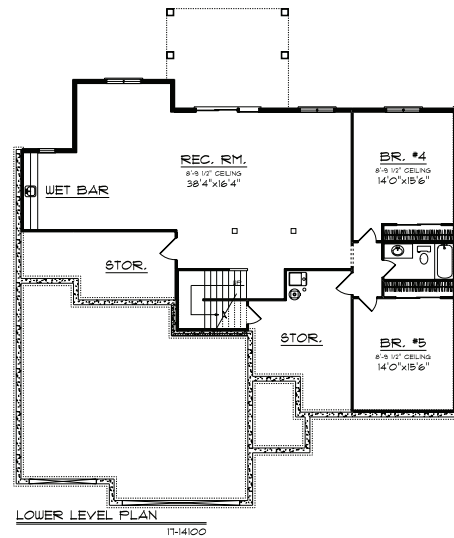

BUCHANAN

MAIN LEVEL

LOWER LEVEL

Main: 1,946 Sq. Ft.
Lower: 1,428 Sq. Ft.
Total: 3,374 Sq. Ft.

Bedrooms: 5
Bathrooms: 3

Type: Ranch

(515) 681-5082 | contact@kruseiowa.com

www.kruseiowa.com

QUICK FACTS

To view a photo gallery of this plan scan the QR code with your smart phone.