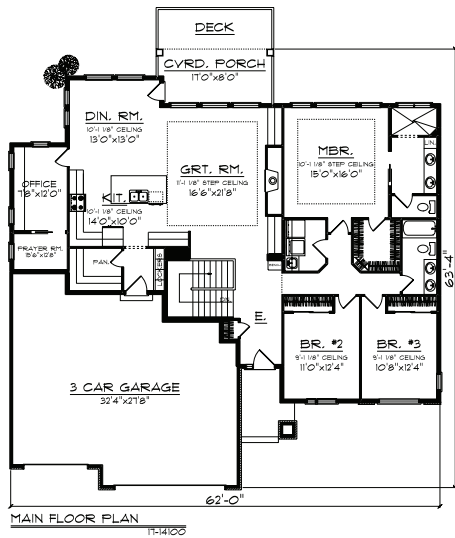

BUCHANAN

MAIN LEVEL

LOWER LEVEL

Main: 1,946 Sq. Ft.
Lower: 1,428 Sq. Ft.
Total: 3,374 Sq. Ft.

Bedrooms: 5
Bathrooms: 3

Type: Ranch

(515) 681-5082 | contact@kruseiowa.com

www.kruseiowa.com

QUICK FACTS

To view a photo gallery of this plan scan the QR code with your smart phone.